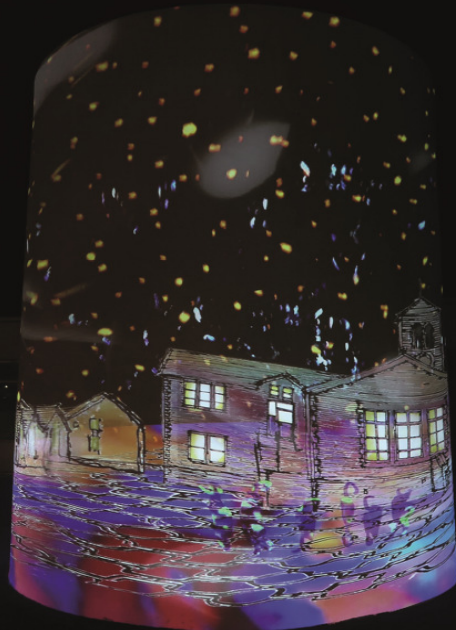

Stunning night time projections in Clay Cross

**Thursday 23rd &
Friday 24th September**
6.30pm - 9pm

Saturday 25 September
6pm - 9pm

Come along and see the breath taking night time projections on the newly restored ventilation shaft on Market Street and visit the project exhibition in Chapel Studios.

The stunning animated projection with soundscape will include new artwork made by local people who took part in the Town Deal consultation project.

On Saturday 25th September the creative projections & exhibition will be accompanied by some exciting additional activities:

'Have a Go' digital Graffiti Wall
A specially commissioned community Butterfly film
An interactive Shadow Light Stage
Free drop-in creative workshop
Mamo's Pizzas

All events will take place around the ventilation shaft on Market Street, Clay Cross, S45 9JE